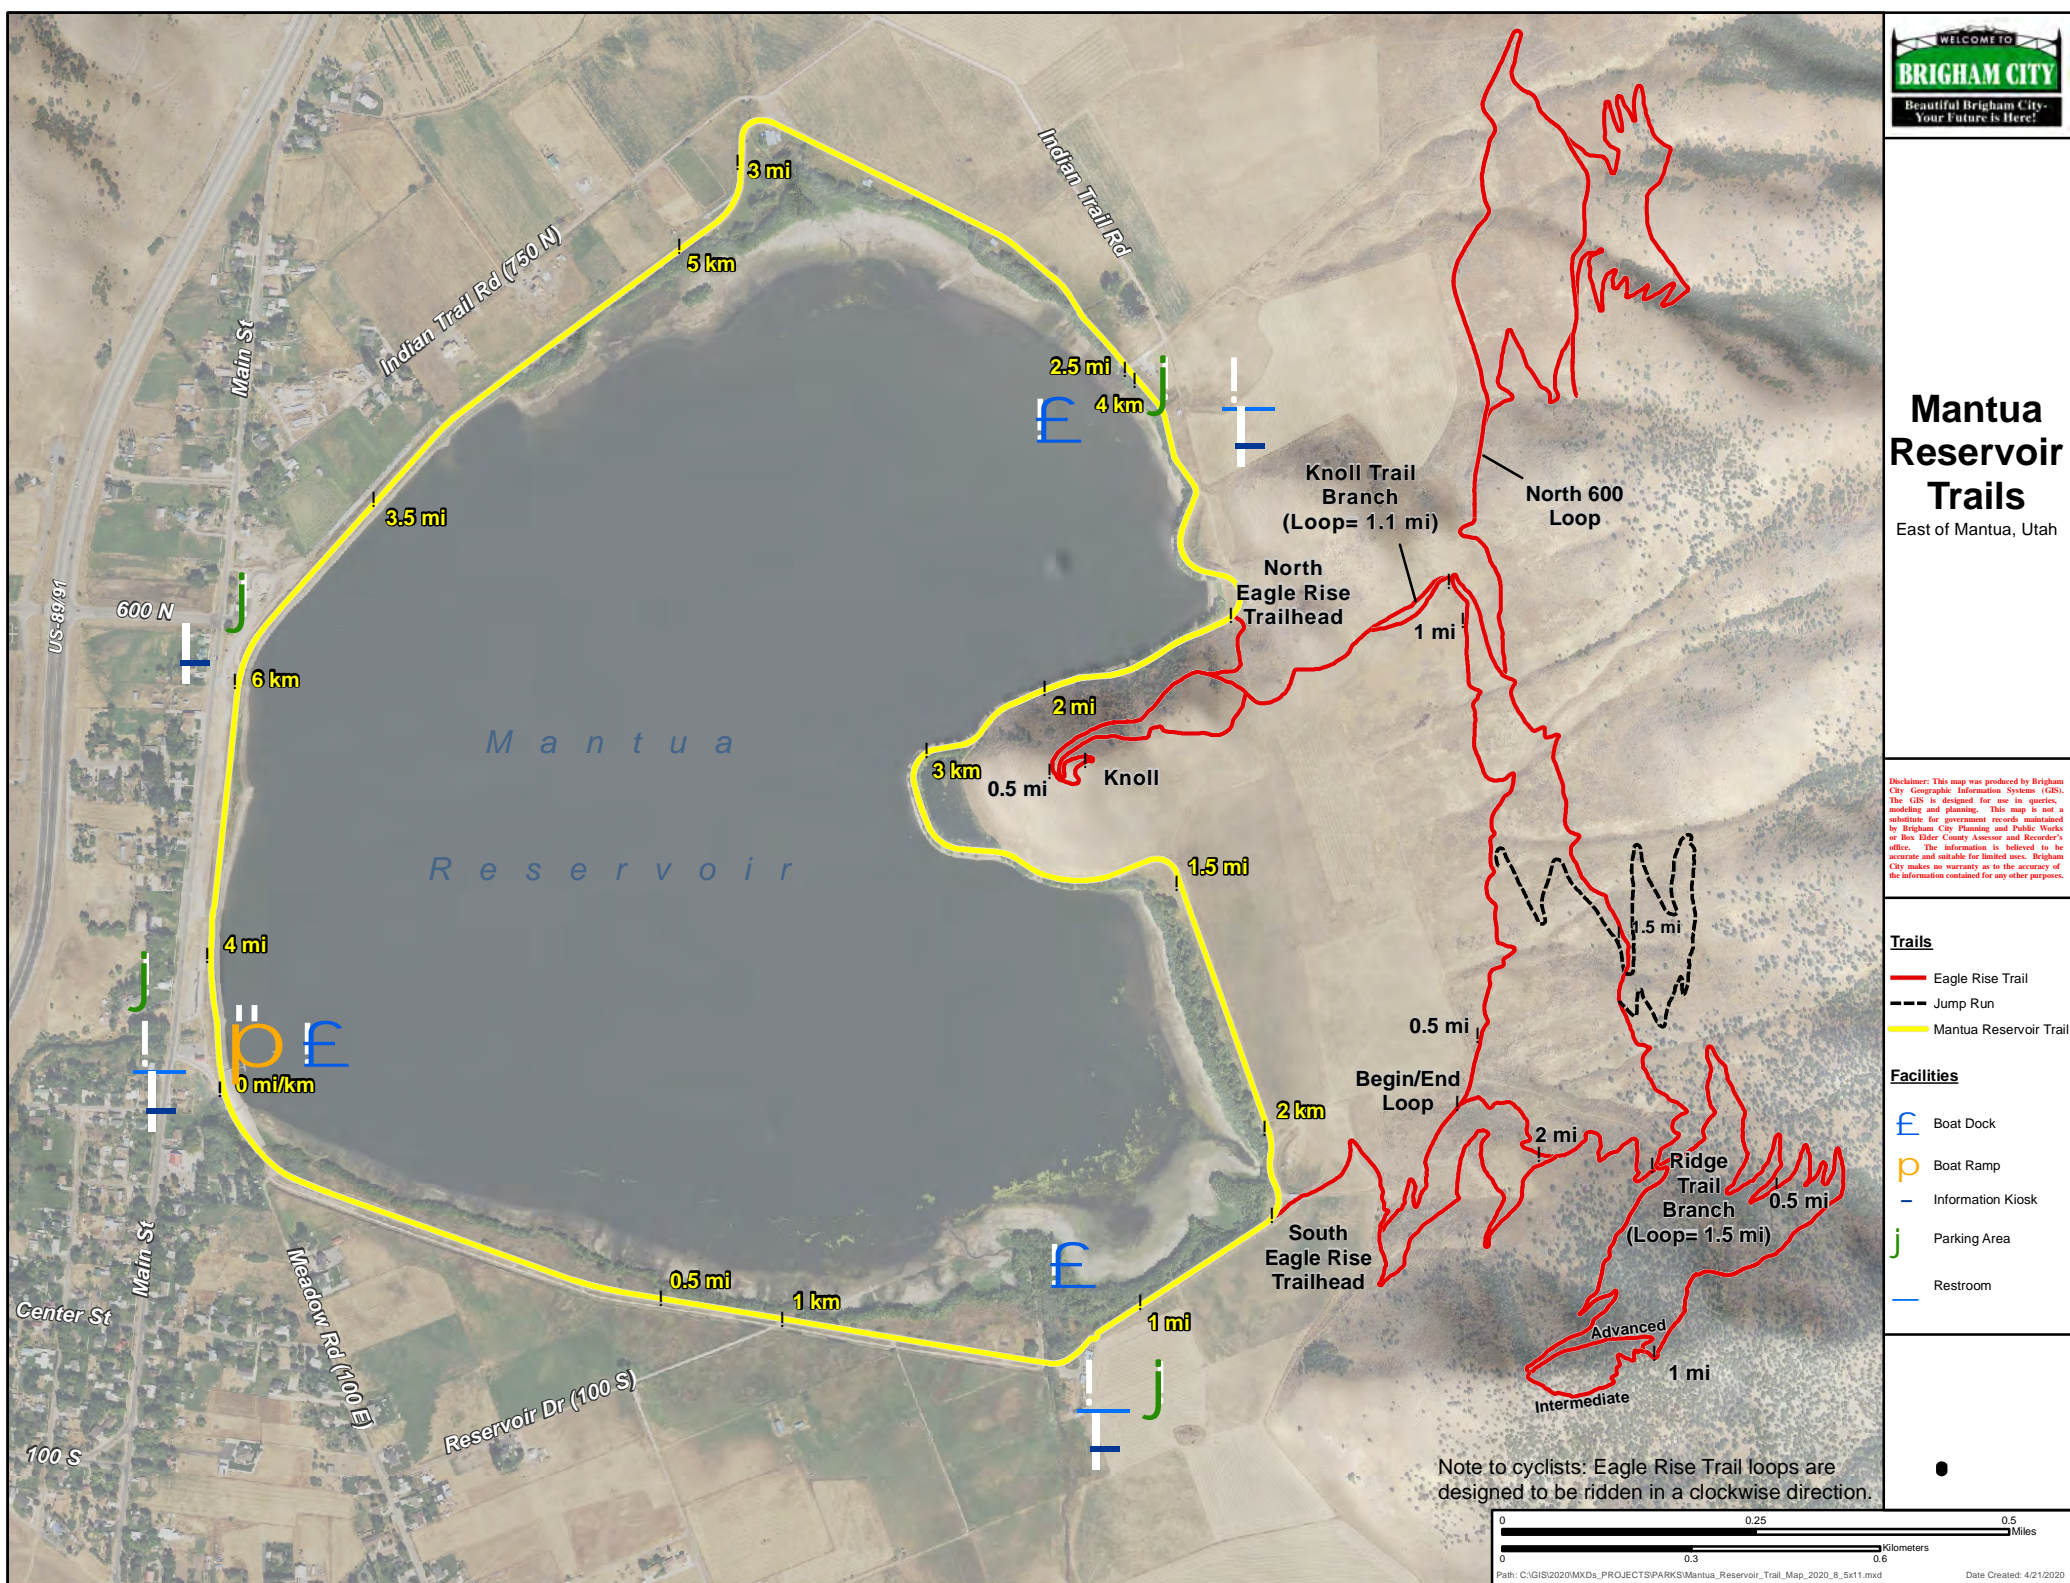

Mantua Reservoir Trails

East of Mantua, Utah

1. **Trails**
2. Eagle Rise Trail
   - - - Jump Run
   - Mantua Reservoir Trail

1. **Facilities**
2. £ Boat Dock
   - p Boat Ramp
   - Information Kiosk
   - j Parking Area
   - Restroom

Note to cyclists: Eagle Rise Trail loops are designed to be ridden in a clockwise direction.